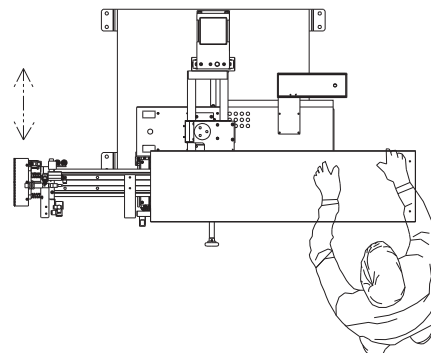

The print and apply is a high range model for the application on products at a standstill. The PLC electronics with an control panel allows to interface the machine with different line signals; the application pad, with a 400 mm stroke, is equipped with a special device automatically detecting the distance of the application surface and adapting the stroke accordingly.

Caratteristiche Tecniche - Technical Specifications

	Intouch 4"	Intouch 6"
Velocità di stampa	max 250 mm/sec	max 150 mm/sec
<i>Print speed</i>		
Dim. etichetta largh. - lungh.	min 50 x 50 mm	min 50 x 50 mm
<i>Label size width - length</i>		
Area di stampa largh. - lungh.	max 104 x 150 mm	max 150x210 mm
<i>Print area width - length</i>		
Diametro esterno bobina	max 280 mm	max 280 mm
<i>Outside reel diameter</i>		
Diametro interno bobina	40-75 mm	40-75 mm
<i>Inside reel diameter</i>		
Lunghezza nastro	600 m	600 m
<i>Ribbon length</i>		
Dim.macchina lungh. - largh. - h	788 x 450 x 1036 mm	788 x 490 x 1036 mm
<i>Machine size length - width - h</i>		
Alimentazione	115/230 V, 50-60 Hz	115/230 V, 50-60 Hz
<i>Power supply</i>		
Aria compressa	6 bar	6 bar
<i>Compressed air</i>		
Risoluzione	8 punti/mm	8 punti/mm
<i>Resolution</i>	<i>8 dots/mm</i>	<i>8 dots/mm</i>
Codici a barre	tutti	tutti
<i>Bare codes</i>	<i>All</i>	<i>All</i>
Rotazione testi	4 direzioni	4 direzioni
<i>Text rotation</i>	<i>4 directions</i>	<i>4 directions</i>
Interfacce	RS 232/422	RS 232/422
<i>Interfaces</i>	Ethernet 10/100 USB	Ethernet 10/100 USB