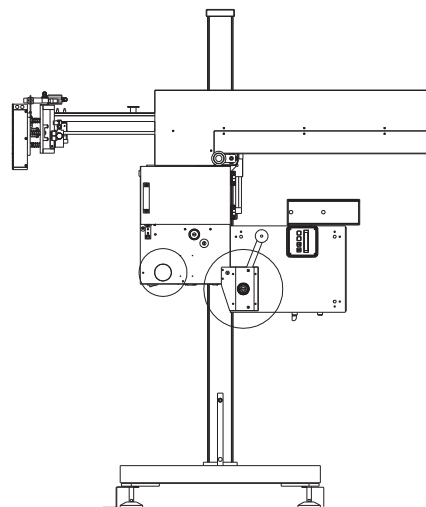

The print and apply is a high range model for the application on products at a standstill. The PLC electronics with an control panel allows to interface the machine with different line signals; the application pad, with a 400 mm stroke, is equipped with a special device automatically detecting the distance of the application surface and adapting the stroke accordingly.

Caratteristiche Tecniche - Technical Specifications

	Intouch 4"	Intouch 6"
Velocità di stampa	max 250 mm/sec	max 150 mm/sec
<i>Print speed</i>		
Dim. etichetta largh. - lungh.	min 50 x 50 mm	min 50 x 50 mm
<i>Label size width - length</i>		
Area di stampa largh. - lungh.	max 104 x 150 mm	max 150x210 mm
<i>Print area width - length</i>		
Diametro esterno bobina	max 280 mm	max 280 mm
<i>Outside reel diameter</i>		
Diametro interno bobina	40-75 mm	40-75 mm
<i>Inside reel diameter</i>		
Lunghezza nastro	600 m	600 m
<i>Ribbon length</i>		
Dim.macchina lungh. - largh. - h	788 x 450 x 1036 mm	788 x 490 x 1036 mm
<i>Machine size length - width - h</i>		
Alimentazione	115/230 V, 50-60 Hz	115/230 V, 50-60 Hz
<i>Power supply</i>		
Aria compressa	6 bar	6 bar
<i>Compressed air</i>		
Risoluzione	8 punti/mm	8 punti/mm
<i>Resolution</i>	<i>8 dots/mm</i>	<i>8 dots/mm</i>
Codici a barre	tutti	tutti
<i>Bare codes</i>	<i>All</i>	<i>All</i>
Rotazione testi	4 direzioni	4 direzioni
<i>Text rotation</i>	<i>4 directions</i>	<i>4 directions</i>
Interfacce	RS 232/422	RS 232/422
<i>Interfaces</i>	Ethernet 10/100 USB	Ethernet 10/100 USB